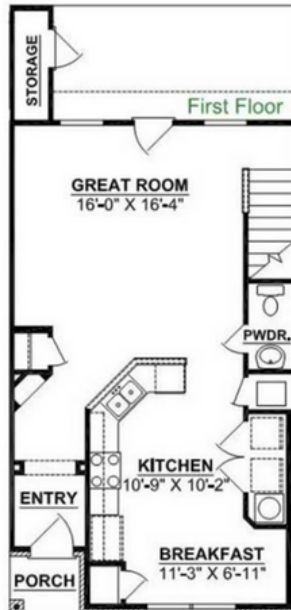

TIMBER TRAILS

TOWNHOMES

1255 sq. ft.
2 Bedroom x 2.5 Bath

1355 sq. ft.

2 Bedroom x 2.5 Bath