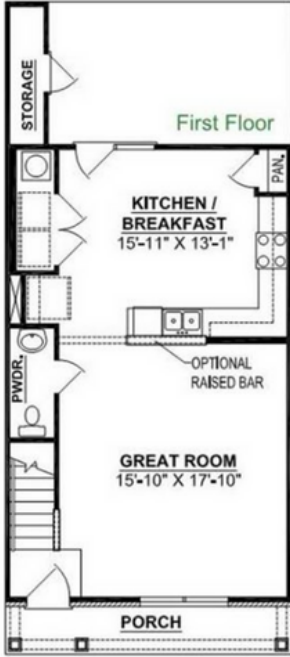

TIMBER TRAILS

TOWNHOMES

1255 sq. ft.
2 Bedroom x 2.5 Bath

1355 sq. ft.

2 Bedroom x 2.5 Bath