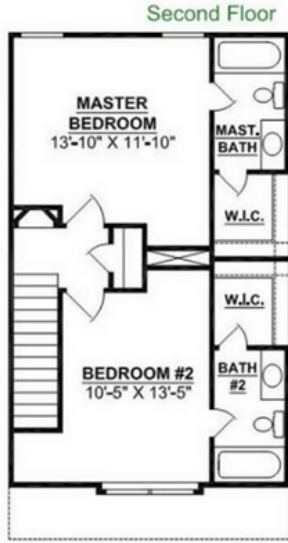

TIMBER TRAILS

TOWNHOMES

1255 sq. ft.
2 Bedroom x 2.5 Bath

1355 sq. ft.

2 Bedroom x 2.5 Bath