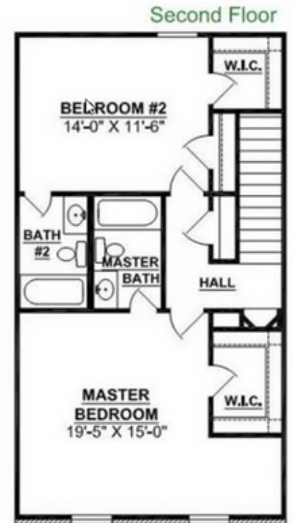

TIMBER TRAILS

TOWNHOMES

1255 sq. ft.
2 Bedroom x 2.5 Bath

1355 sq. ft.

2 Bedroom x 2.5 Bath