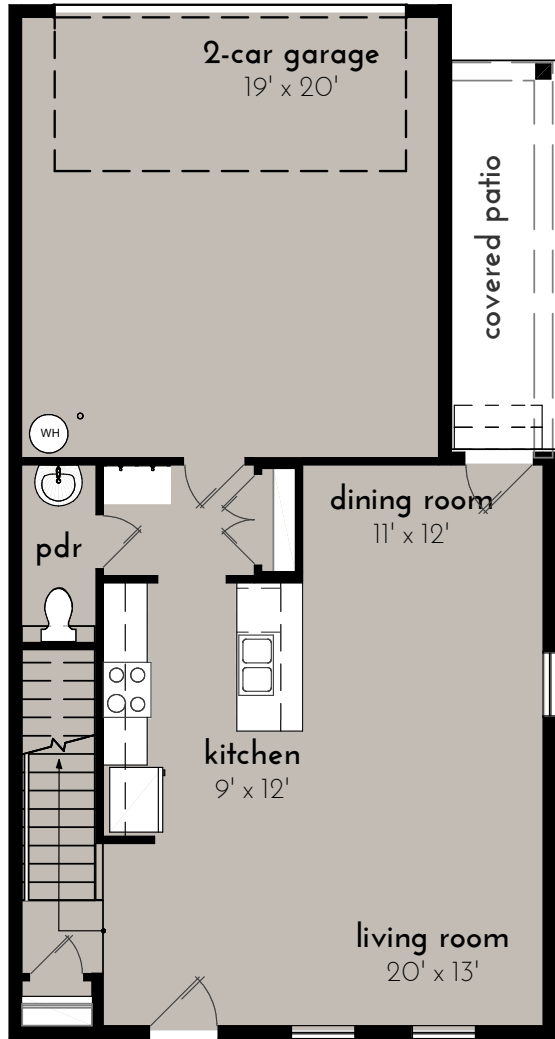

ARLINGTON
1,609 sq. ft.
3 bedroom, 2.5 bath

FIRST FLOOR

SECOND FLOOR

Prices, features, and availability subject to change without Notice
(c)2015. Dimensions provided are for marketing purposes only