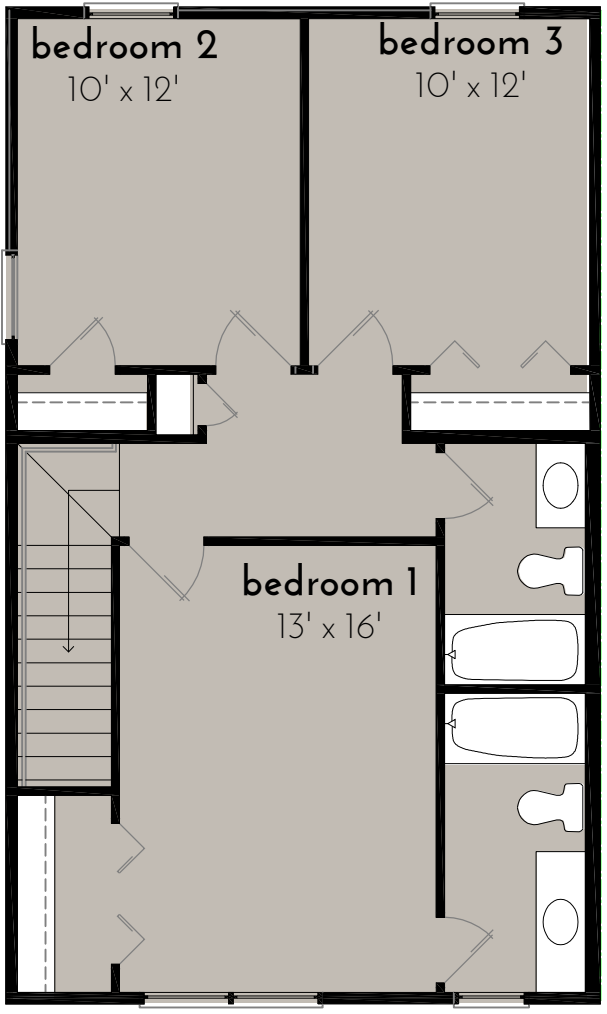

FLORENCE I
1,452 sq. ft.
3 bedroom, 2.5 bath

FIRST FLOOR

SECOND FLOOR

Prices, features, and availability subject to change without Notice
(c)2015. Dimensions provided are for marketing purposes only