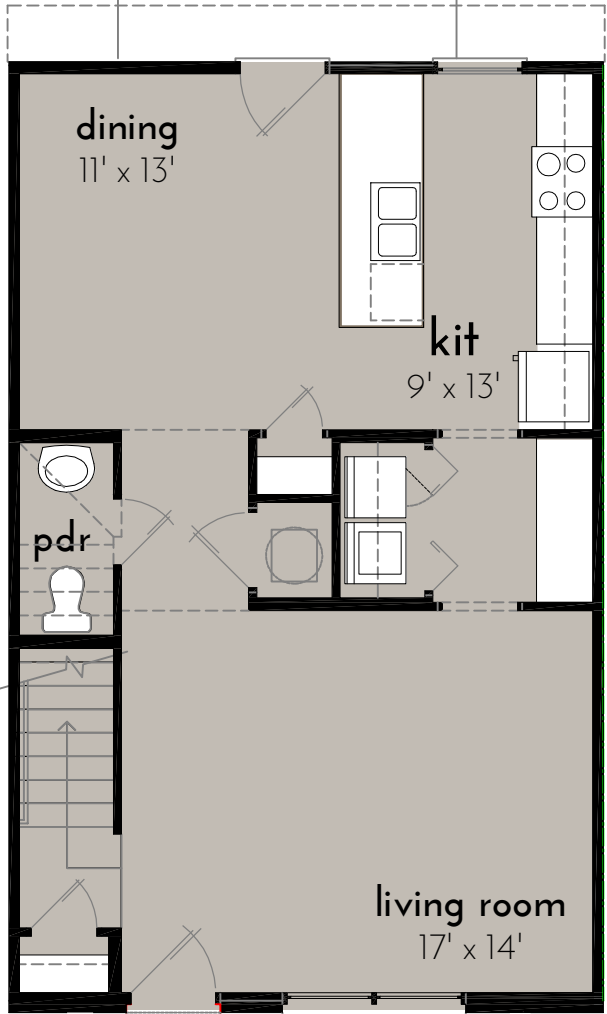

FLORENCE I
1,452 sq. ft.
3 bedroom, 2.5 bath

FIRST FLOOR

SECOND FLOOR

Prices, features, and availability subject to change without Notice
(c)2015. Dimensions provided are for marketing purposes only