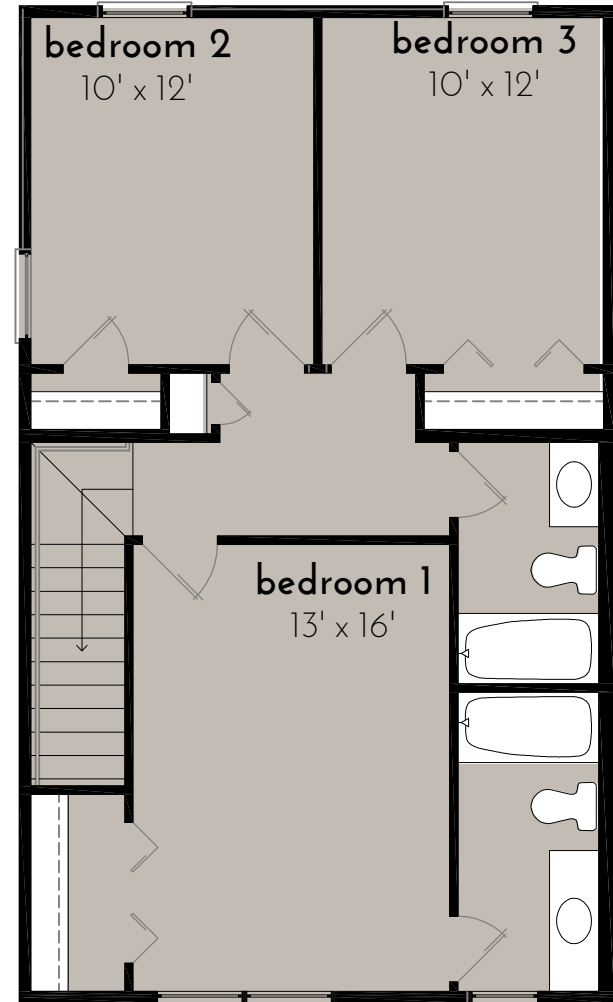

FLORENCE II
1,452 sq. ft.
3 bedroom, 2.5 bath

FIRST FLOOR

SECOND FLOOR

Prices, features, and availability subject to change without Notice (c)2015. Dimensions provided are for marketing purposes only