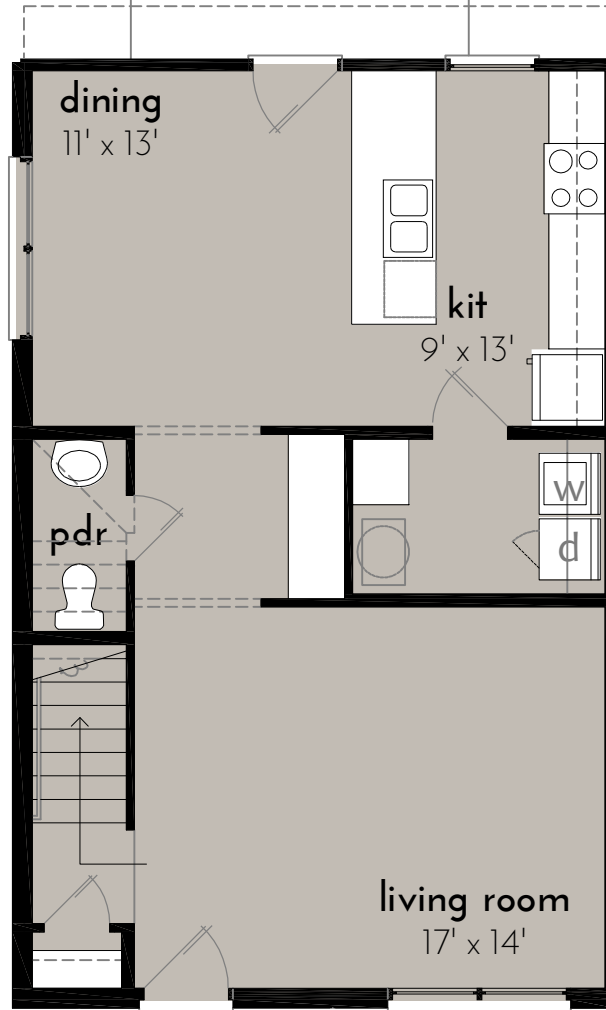

FLORENCE II
1,452 sq. ft.
3 bedroom, 2.5 bath

FIRST FLOOR

SECOND FLOOR

Prices, features, and availability subject to change without Notice (c)2015. Dimensions provided are for marketing purposes only